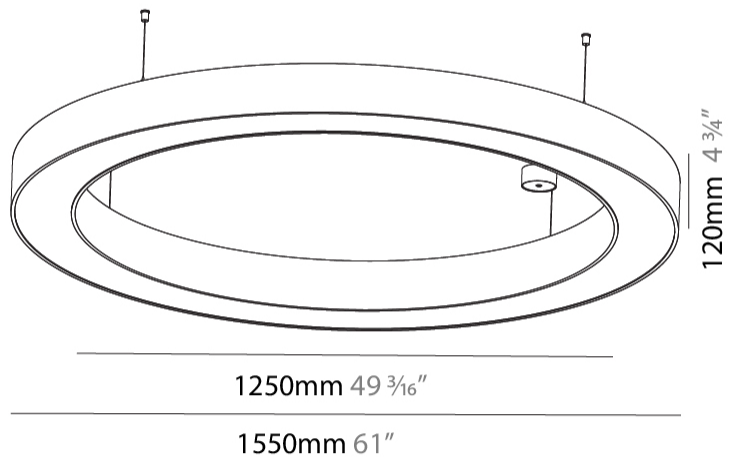

GENERAL

Series: Glorious
Subseries: Glorious
Brand: Prolight
Division: Architectural
Mounting Type: Suspension
Mounting Location: Ceiling
Subcategory: Ambient

PHYSICAL

Shape: Round
Diameter (mm): 1550
Diameter (in): 61
Height (mm): 120
Height (in): 4 ³/₄
Max. Overall Height (mm): 2120
Max. Overall Height (in): 83 ⁷/₁₆
Light Distribution: Direct
Weight (kg): 16.737
Weight (lbs): 36.82
Diffuser: PMMA - Opal or Micro-Prism
Fixture Finish: SSR / BKV / CWI / CRY / HAB / UFT / ITA / RUA / FTG / MYG / LOD / PUS / FRO / FUP / KIA / POP / BLS / SPG / MEY / GOH / GUM / CHC / COM / ABZ / JAG / OBR / MOS / ROR
Fixture Material: Aluminum

ELECTRICAL

Lamp Type: LED (Zhaga Standard)
Input Wattage (W): 75
Total Output Wattage (W): 60 / 48 (3500K)
Dimming: Non-Dimming / Phase Dimming (120Vac only) / 0-10V Dimming
Driver Included: Yes
Driver Location: Integrated
Driver Type: Constant Current
Driver Class: Class 2
Input Voltage (V): 120 - 277
Constant Current (MA): 350 / 700/800 (3500K)

LED

Color Temperature (°K): 3000 / 3500 / 4000
Max. Delivered Lumen (lm): 6920 / 7164 / 7310
CRI: >80 CRI
Efficiency (%): 0.65
Lamp Life (hrs): 50000

OPTICAL

RATINGS AND CERTIFICATIONS

Certified By: Certified for North American Standards
IP rating: IP20